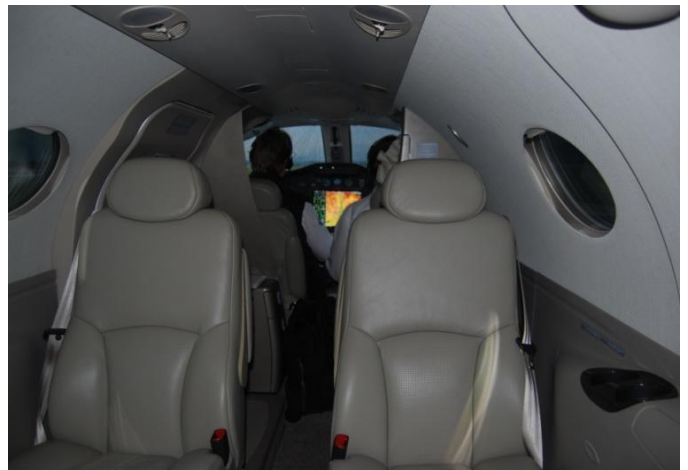

2008 Cessna Citation Mustang

BT Aviation

Ph: 908-248-2628 | Email: bob@btaviation.com